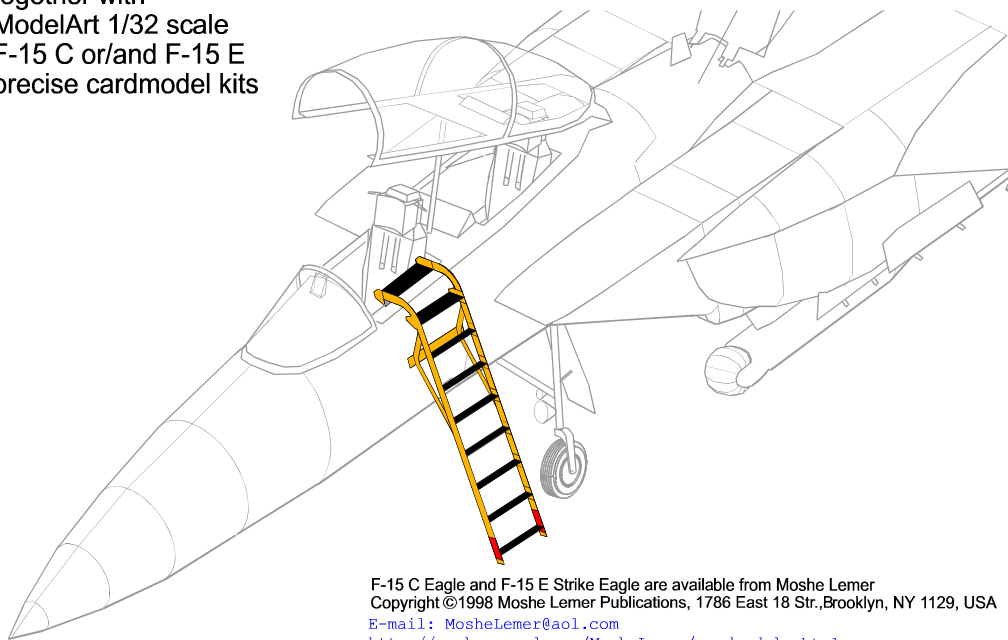

Bonus

F-15 C/E Technician's Ladder

©1998 E. ZARKOV

Use this ladder
together with
ModelArt 1/32 scale
F-15 C or/and F-15 E
precise cardmodel kits

F-15 C Eagle and F-15 E Strike Eagle are available from Moshe Lemer
Copyright ©1998 Moshe Lemer Publications, 1786 East 18 Str., Brooklyn, NY 1129, USA
E-mail: MosheLemer@aol.com
<http://members.aol.com/MosheLemer/cardmodels.html>