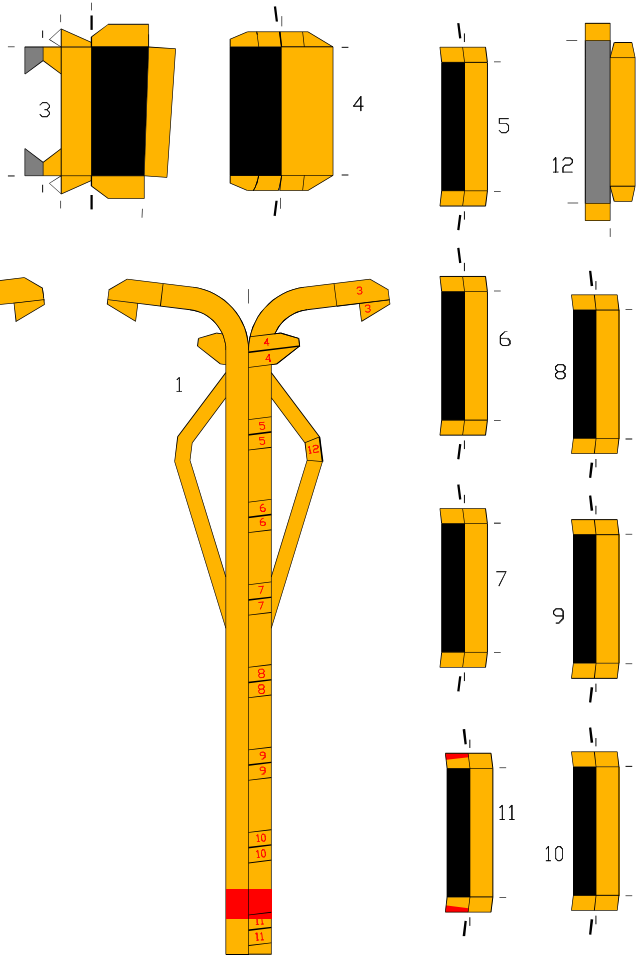

Bonus

F-15 C/E Technician's Ladder

©1998 E. ZARKOV

Use this ladder
together with
ModelArt 1/32 scale
F-15 C or/and F-15 E
precise cardmodel kits

F-15 C Eagle and F-15 E Strike Eagle are available from Moshe Lemer
Copyright ©1998 Moshe Lemer Publications, 1786 East 18 Str., Brooklyn, NY 1129, USA
E-mail: MosheLemer@aol.com
<http://members.aol.com/MosheLemer/cardmodels.html>